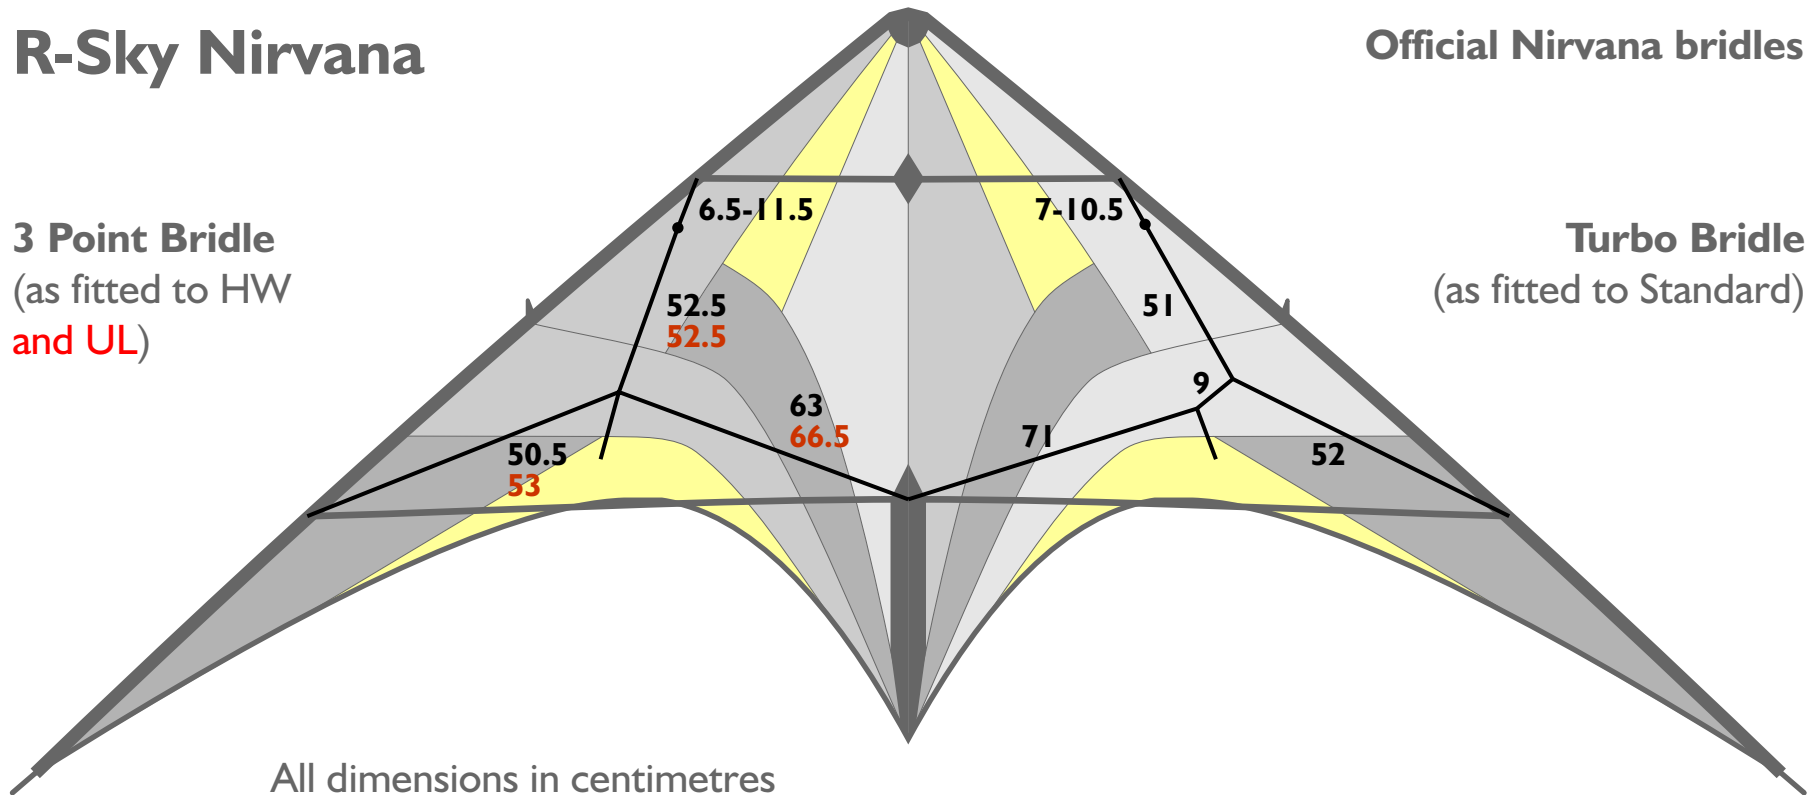

R-Sky Nirvana

3 Point Bridle
(as fitted to HW
and UL)

Official Nirvana bridles

Turbo Bridle
(as fitted to Standard)

R-Sky Nirvana

3 Point Bridle
(as fitted to HW
and UL)

**Bridles as fitted to my
Nirvanas as new**
(quite different to the official figures)

Turbo Bridle
(as fitted to Standard)

R-Sky Nirvana

Replica Bridle
(Richard Debray version)

**Reverse Turbo bridle as fitted
to the Nirvana Replica**

Replica Bridle
(Roger T-G version)

All dimensions in centimetres