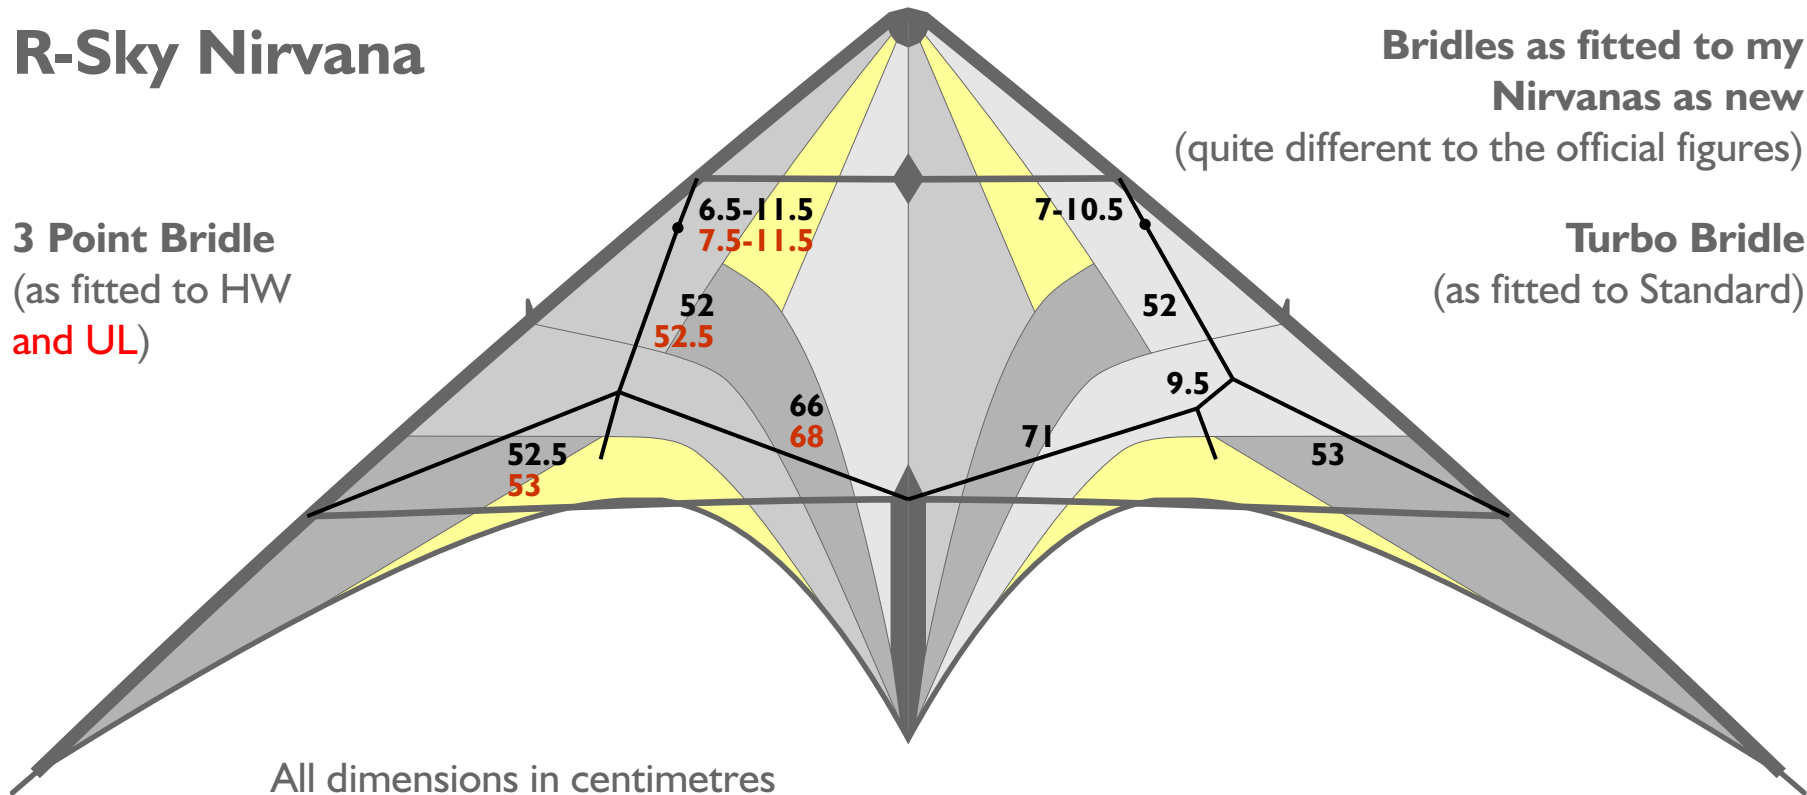

R-Sky Nirvana

3 Point Bridle
(as fitted to HW
and UL)

Official Nirvana bridles

Turbo Bridle
(as fitted to Standard)

R-Sky Nirvana

3 Point Bridle
(as fitted to HW
and UL)

**Bridles as fitted to my
Nirvanas as new**
(quite different to the official figures)

Turbo Bridle
(as fitted to Standard)

R-Sky Nirvana

Replica Bridle
(Richard Debray version)

**Reverse Turbo bridle as fitted
to the Nirvana Replica**

Replica Bridle
(Roger T-G version)

All dimensions in centimetres