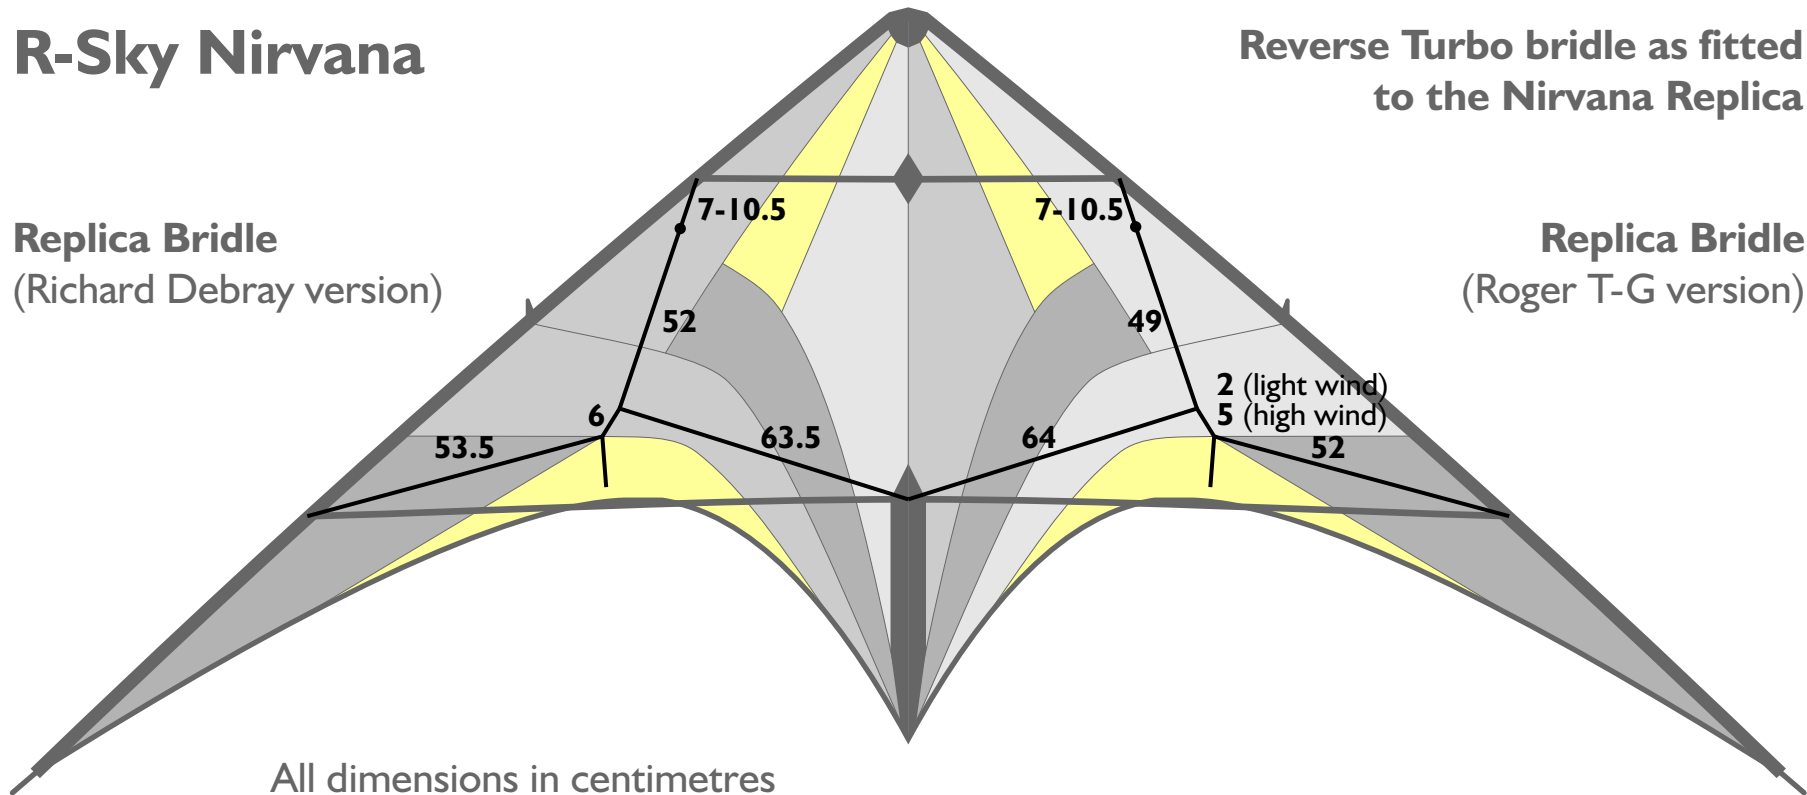

R-Sky Nirvana

3 Point Bridle
(as fitted to HW
and UL)

Official Nirvana bridles

Turbo Bridle
(as fitted to Standard)

R-Sky Nirvana

3 Point Bridle
(as fitted to HW
and UL)

**Bridles as fitted to my
Nirvanas as new**
(quite different to the official figures)

Turbo Bridle
(as fitted to Standard)

R-Sky Nirvana

Replica Bridle
(Richard Debray version)

**Reverse Turbo bridle as fitted
to the Nirvana Replica**

Replica Bridle
(Roger T-G version)

All dimensions in centimetres